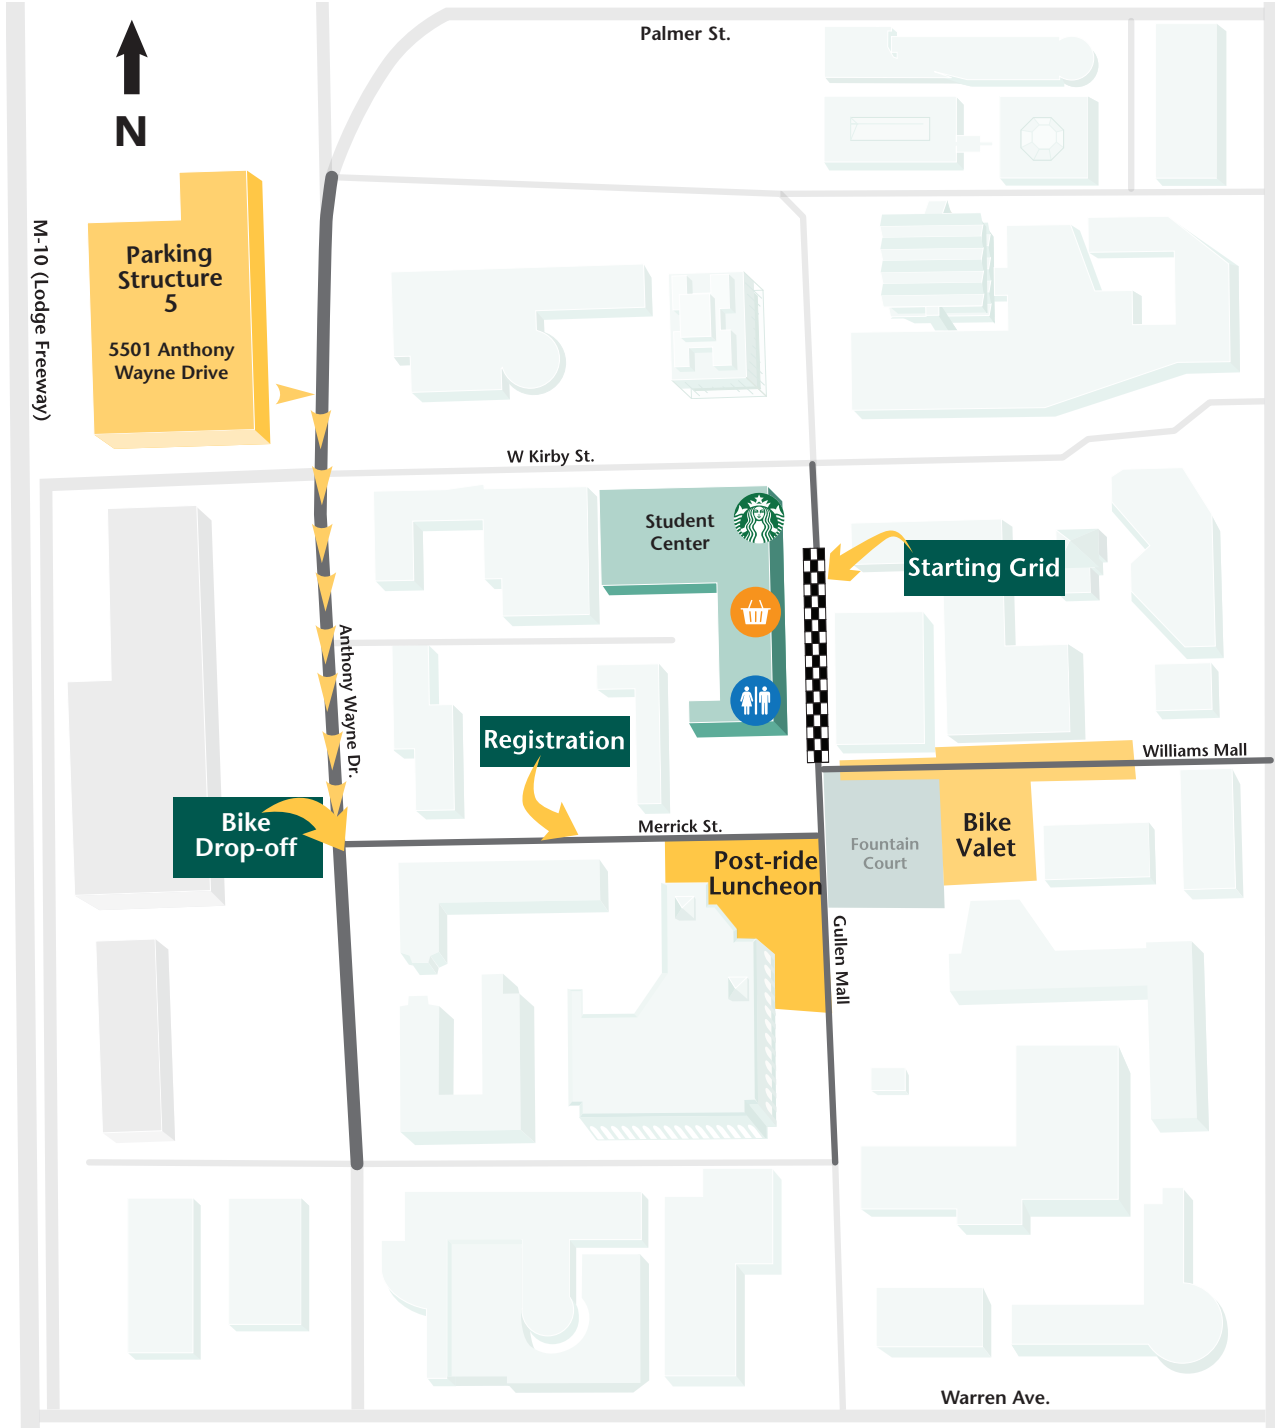

BAROUDEUR

CAMPUS MAP

Starbucks: 6:30-11 a.m.

Mad Anthony's General Store: 6:30 a.m.- 4:30 p.m.

RACE START TIMES

100 mile - 7 a.m.

62 mile - 8:30 a.m.

20 mile - 10 a.m.